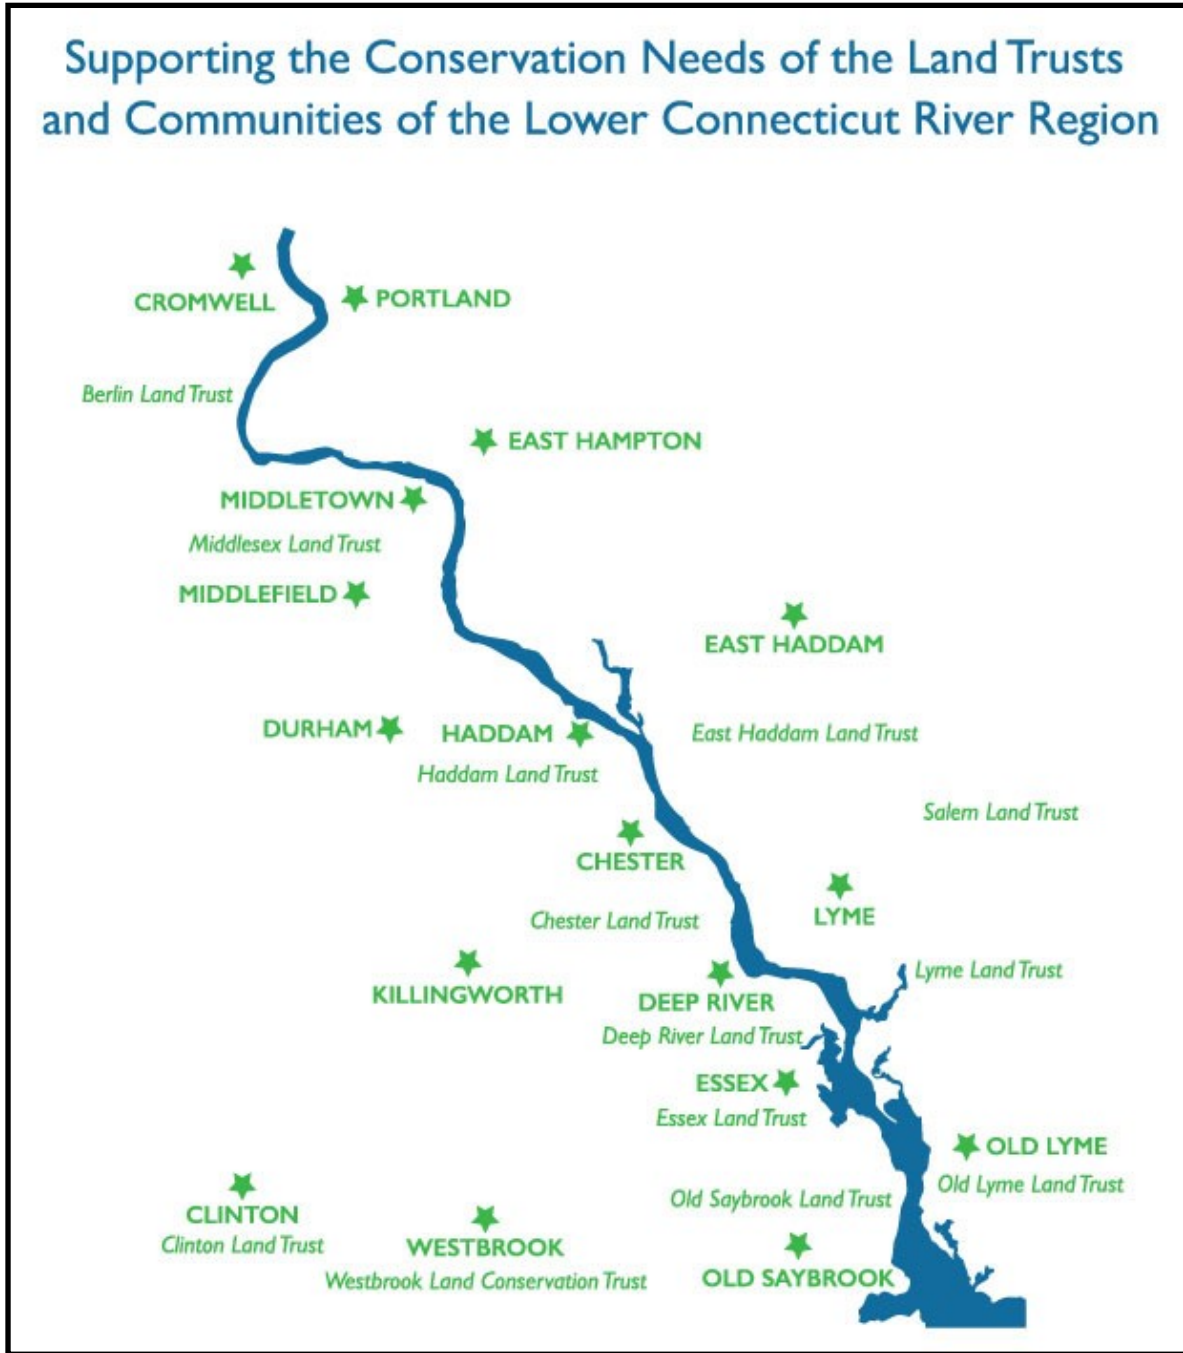

# LOWER CONNECTICUT RIVER LAND TRUST

## 19 TOWN TRAIL CHALLENGE!

EXPLORE! HAVE AN ADVENTURE!  
FOR INFORMATION — [WWW.LCRLT.ORG](http://WWW.LCRLT.ORG)

**PARTICIPATE FOR FUN!**

**DONATE FOR A**

**HAT OR T-SHIRT!**