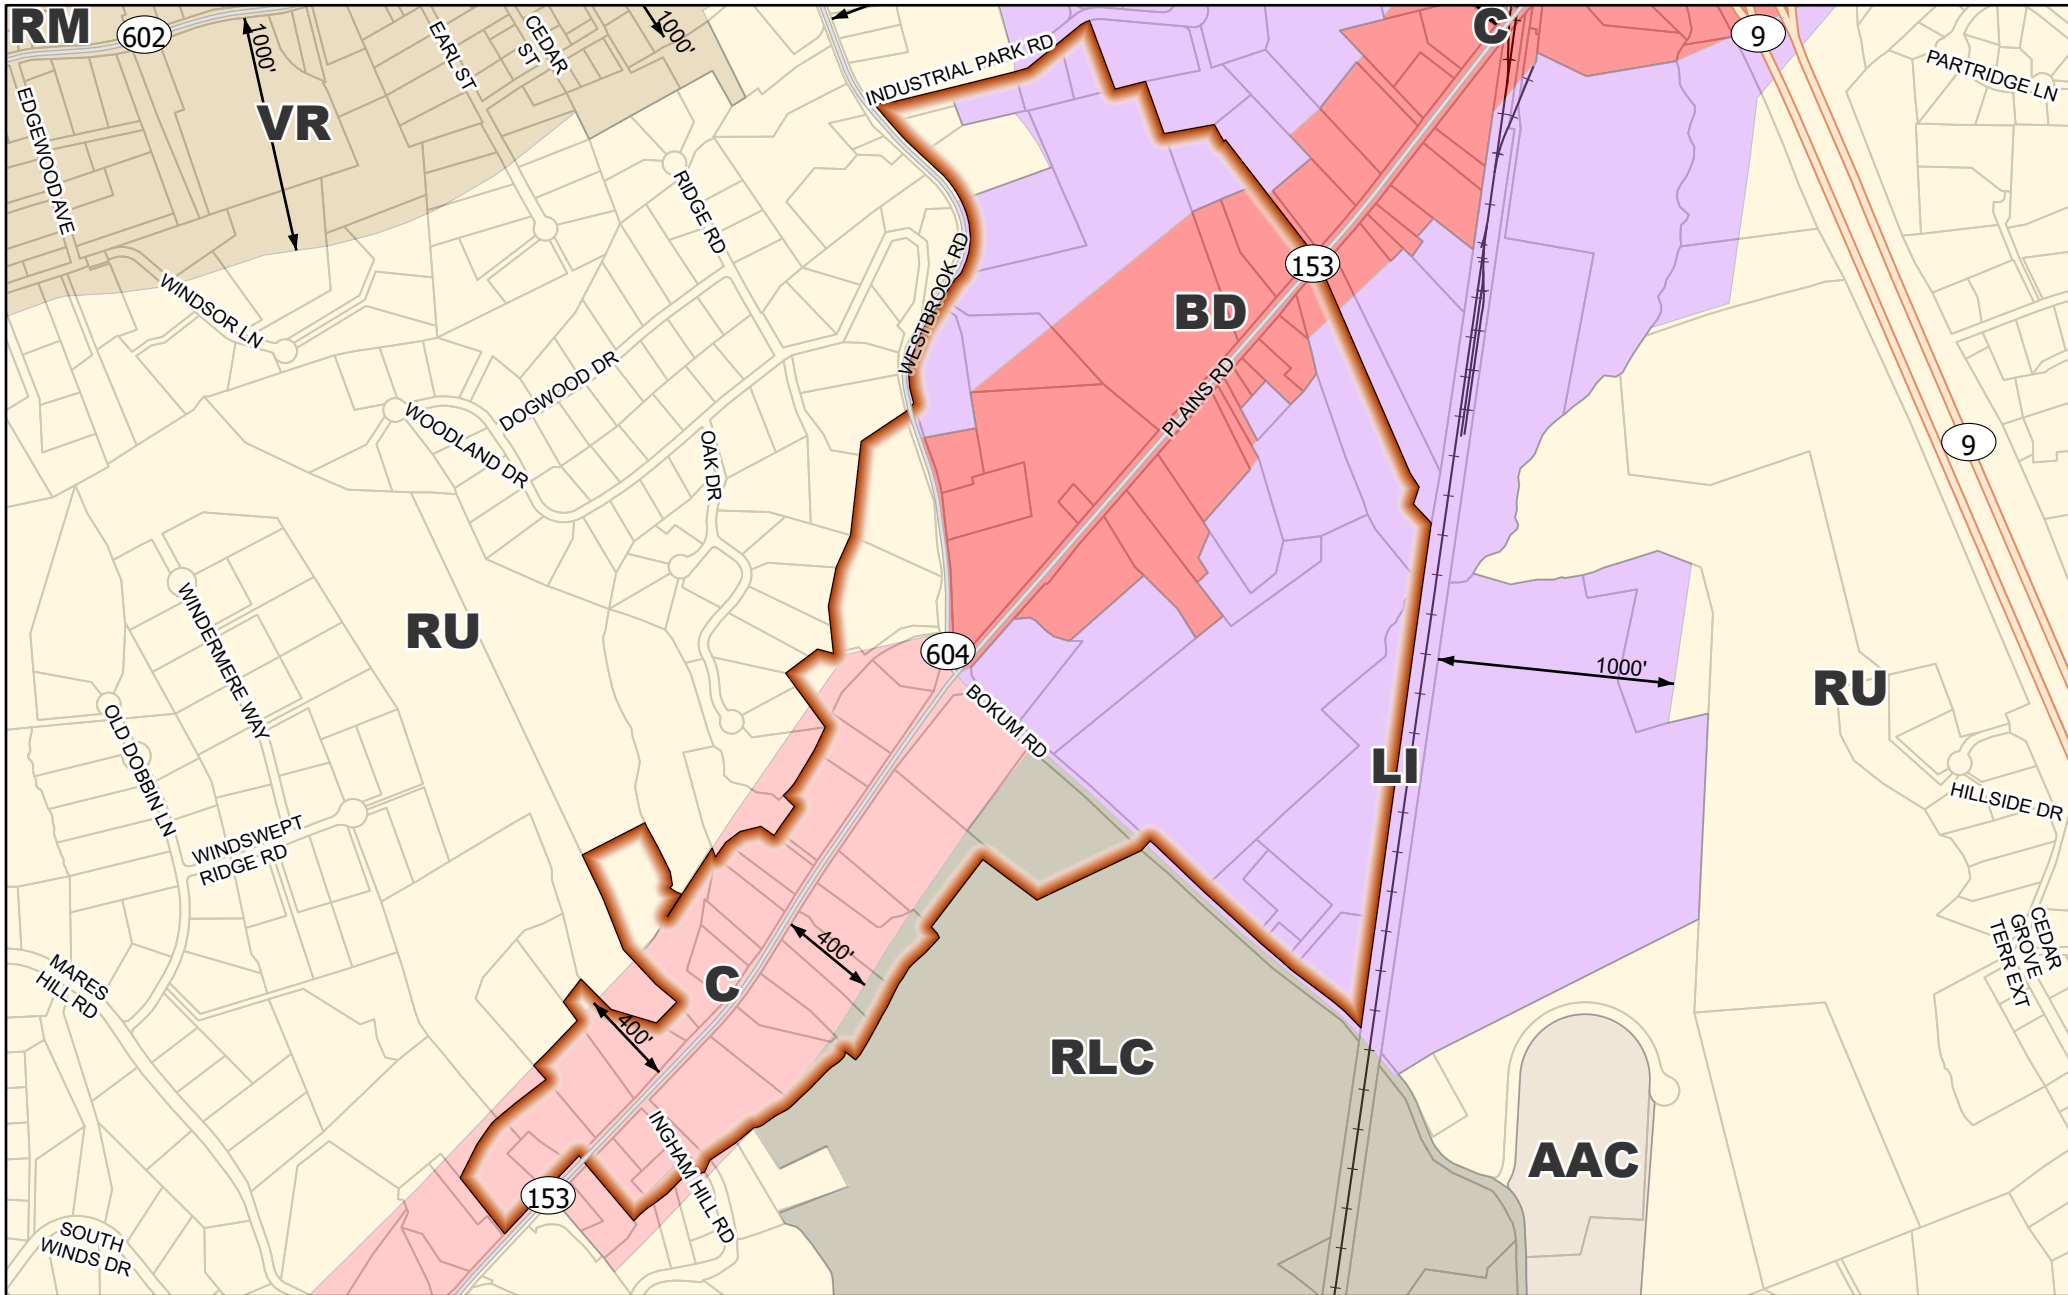

Potential Bokum Overlay Zone Areas - December 2023 Draft

Legend

- ↔ Setbacks
 - Railroad
 - ▭ Parcels
 - ▭ Overlay District
- | | | |
|--|---|--|
| <p>Zoning</p> <ul style="list-style-type: none"> ▭ AAC ▭ BD ▭ C | <ul style="list-style-type: none"> ▭ LI ▭ RLC ▭ RM | <ul style="list-style-type: none"> ▭ RU ▭ VR |
|--|---|--|

Bokum Corner Development District (BCDD)

This map is for planning purposes only and contains no authoritative positioning information.

Revised Feb 2024