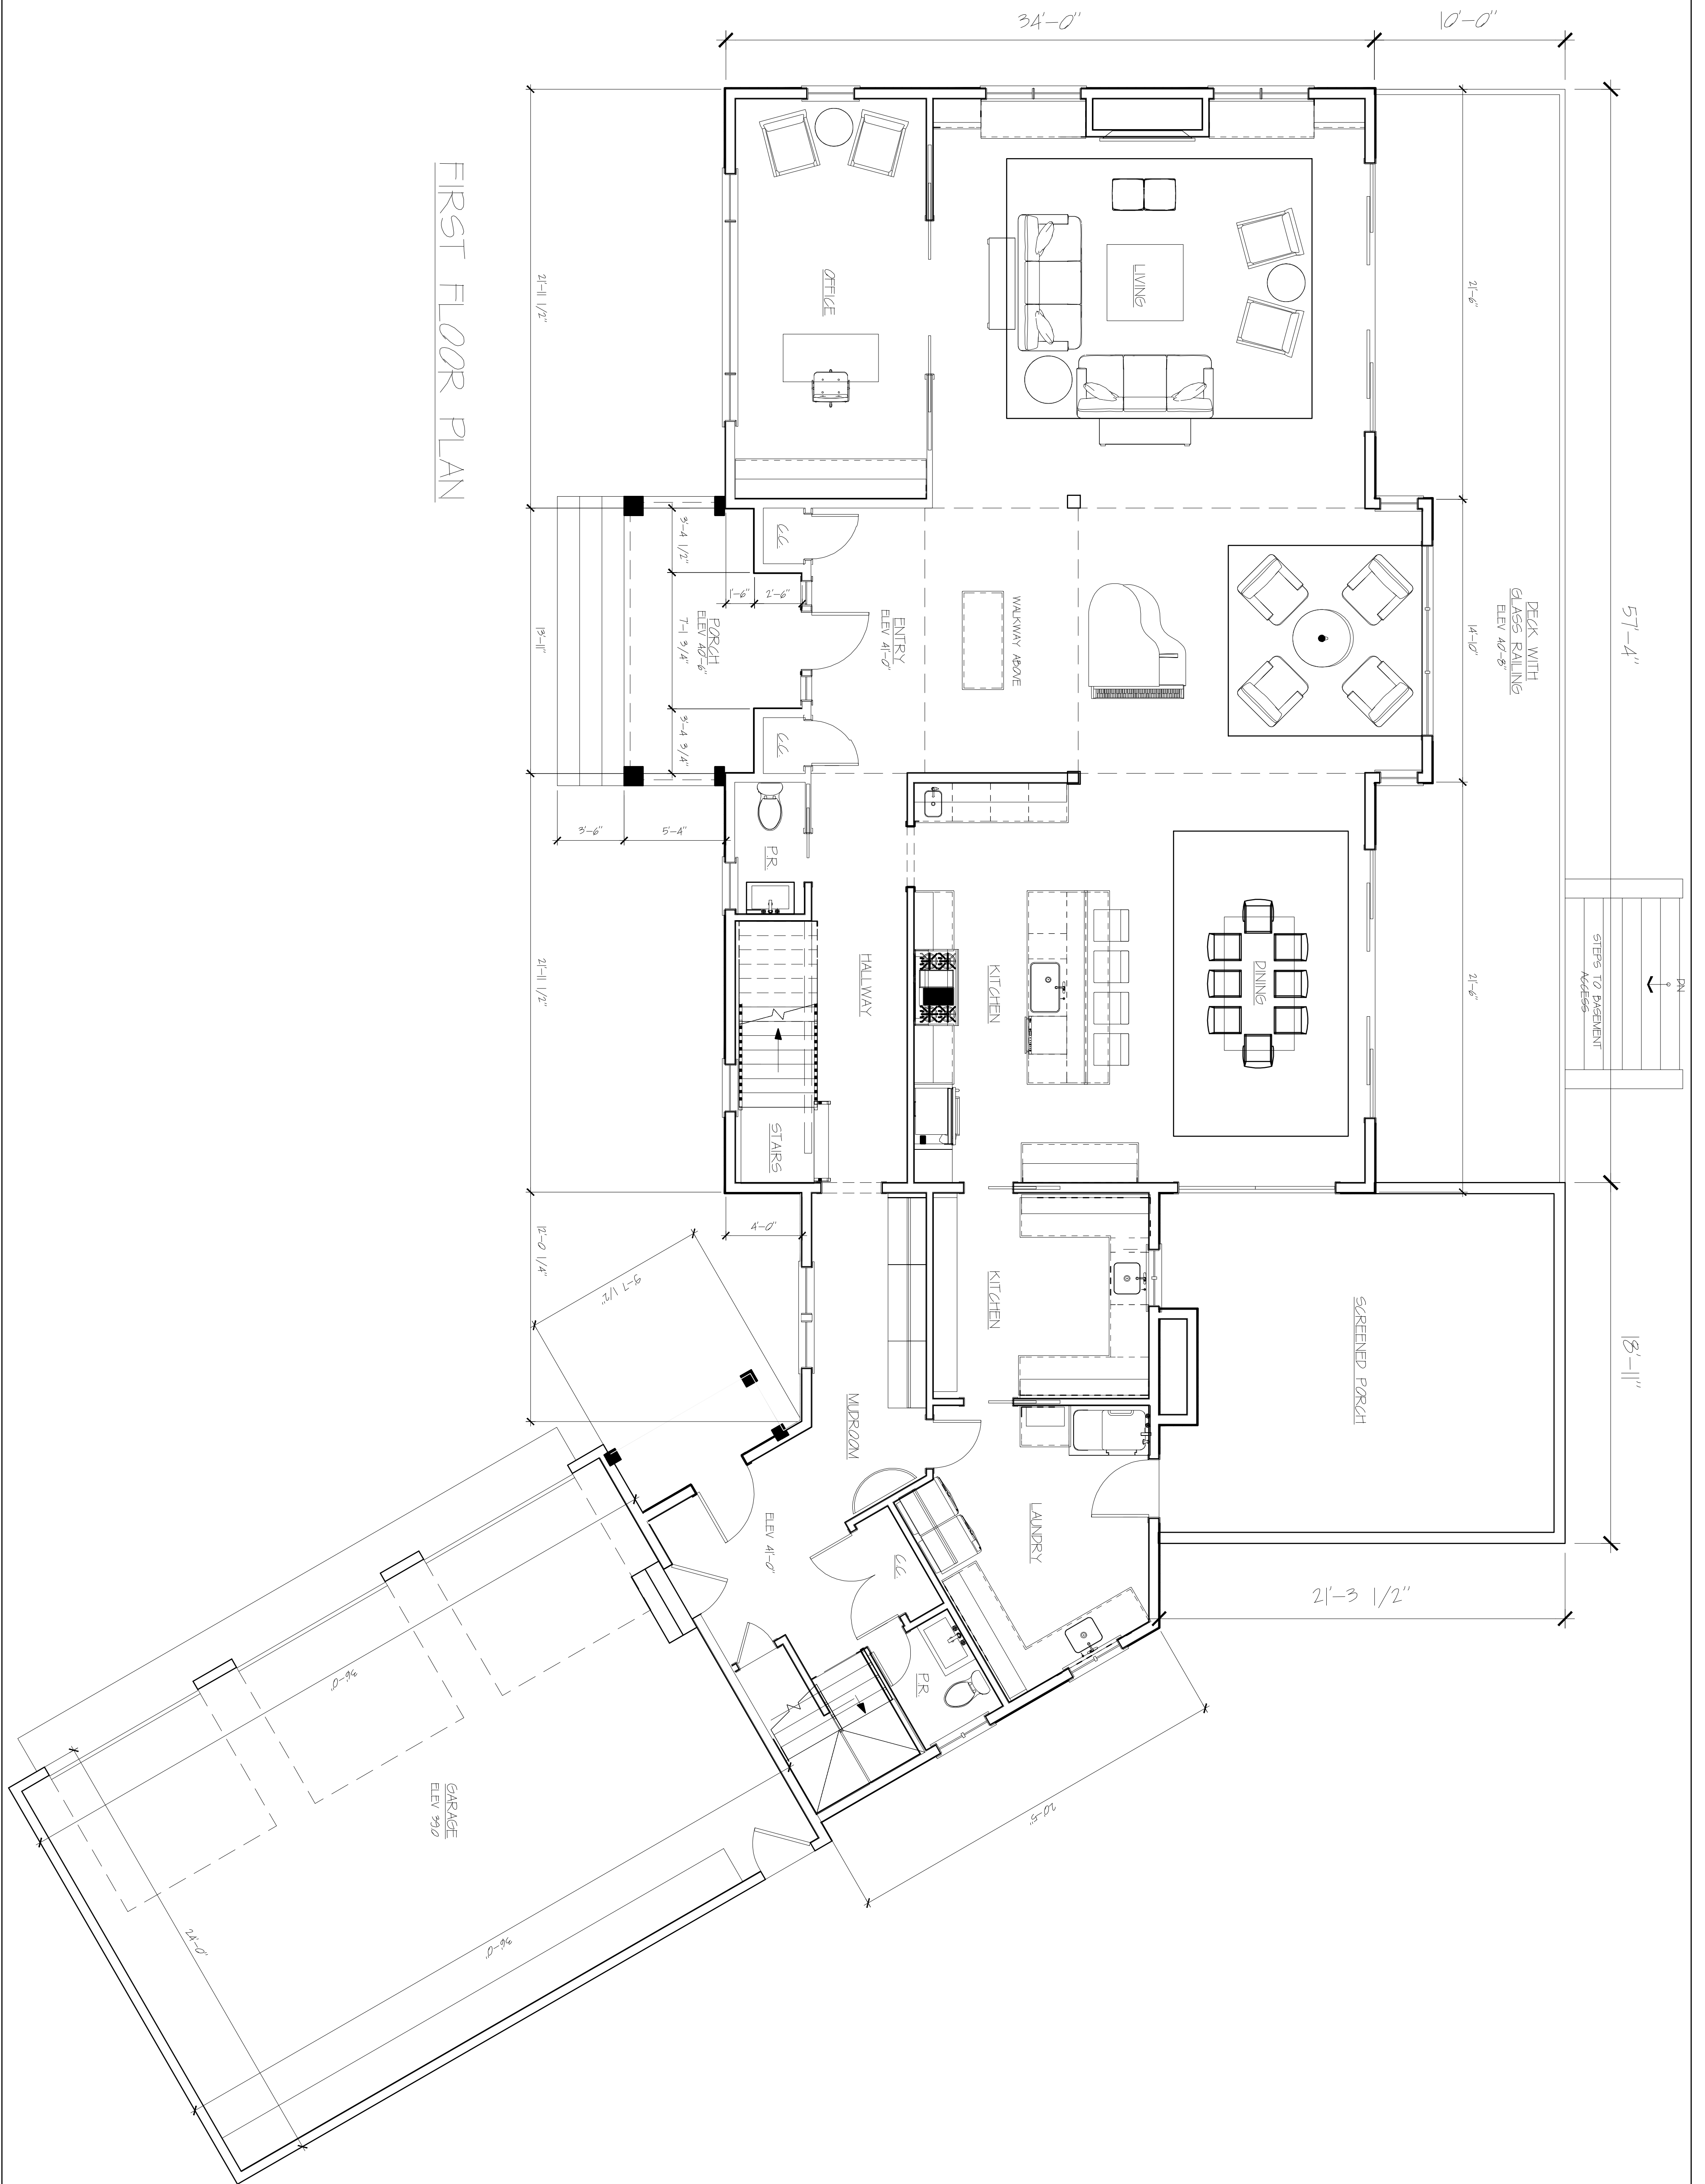

FIRST FLOOR PLAN

DWG TITLE
 FLOOR PLANS
 DATE: 10-20-21
 REV'D: 3-15-22
 SCALE: 1/4" = 1'-0"

THE CHAN RESIDENCE
 11 CLARK LANE
 ESSEX, CONNECTICUT

BROOKE GIRTY DESIGN
 261 GRASSY HILL ROAD
 LYME, CT. 06371
 860 434 1401

SHEET:
 A2