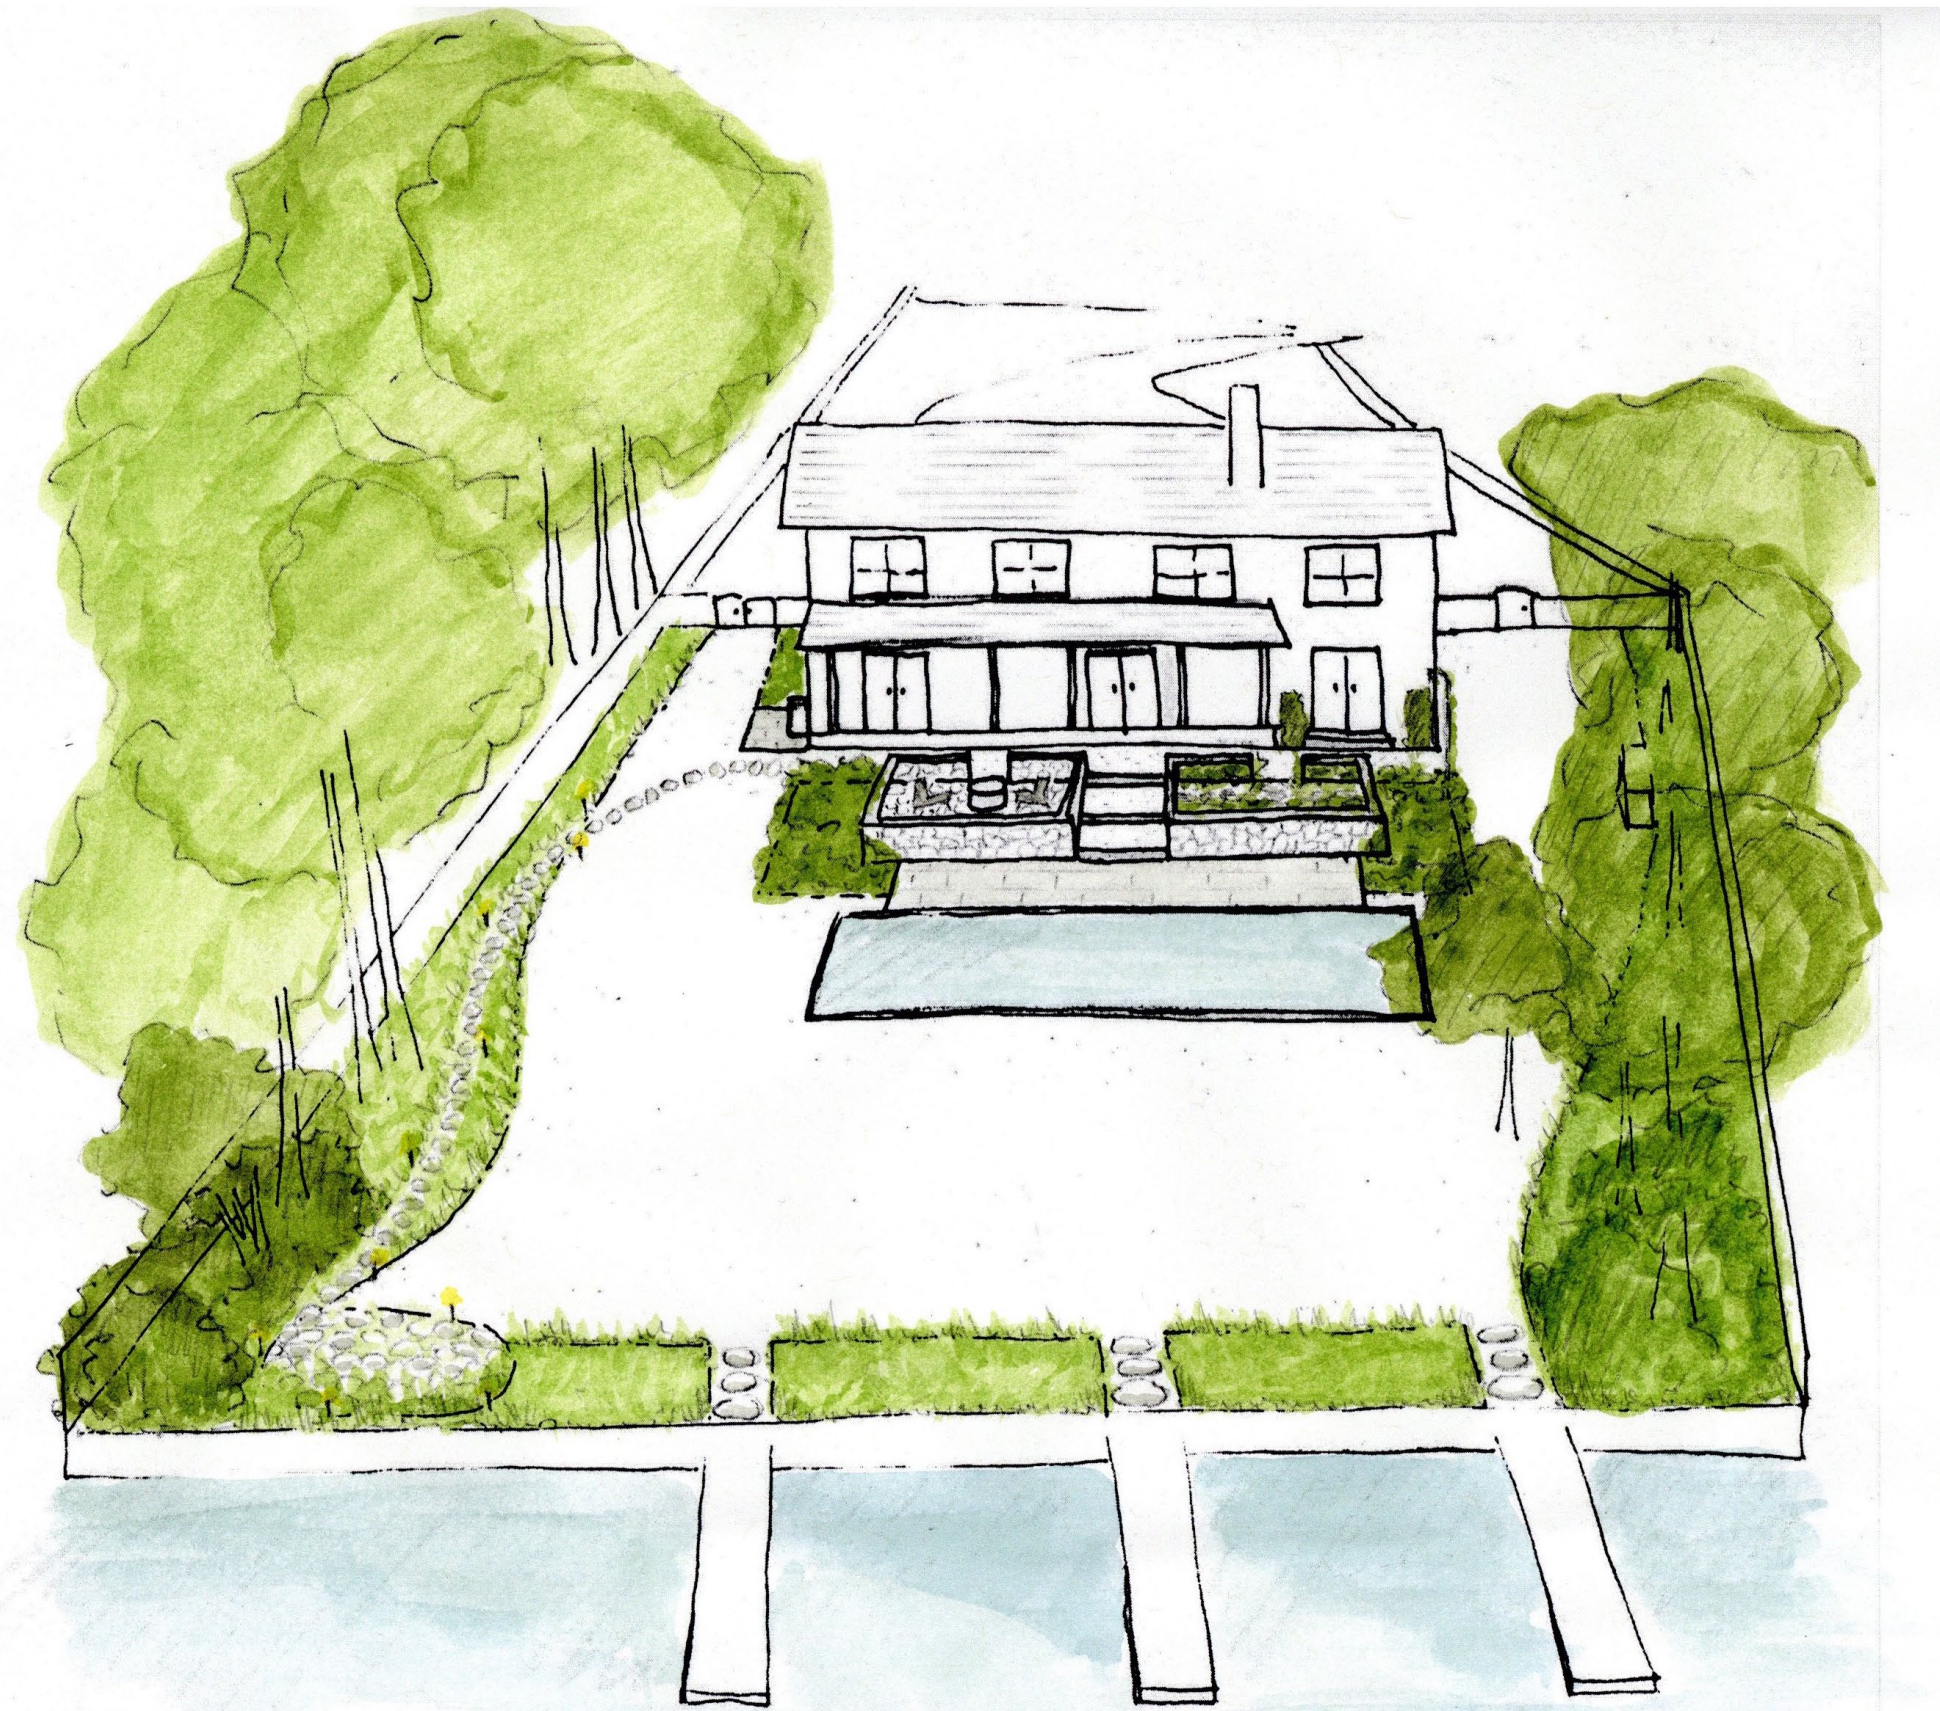

CEDAR

NATURAL NY HARVESTED CEDAR

# PLANTING

- Meadow area along perimeter of back garden: to be kept unmown, meadow grass and wildflowers. To be kept under 3' in height.

- Perennial garden beds: to mimic the meadow, using ornamental grasses, naturalized perennials, and boxwood

	Size	Botanical Name	Common Name
<b>NATURALIZED SCREENING VEGETATION</b>			
	30"-36"	Clethra alnifolia	Sweet Pepperbush
	7 gal	Myrica pensylvanica	Northern Bayberry
	6 QT	Ptelea trifoliata	Hoptree
	3-4'	Viburnum dentatum	Arrowwood
<b>SCREENING HEDGE AROUND POOL UTILITIES</b>			
	8'-10'	Fagus grandifolia	North American Beech
<b>TREES ALONG PERIMETER</b>			
	1.5" cal.	Acer rubrum	Red Maple
	7-8'	Amelanchier laevis	Allegheny Serviceberry
	6-7'	Chionanthus virginicus	Fringetree
	1.5" cal.	Liriodendron tulipifera	Tulip Tree
	6-7'	Malus domestica 'Honeycrisp'	Semi-Dwarf Apple
	1.5" cal.	Quercus alba	White Oak
<b>MEADOW</b>			
	LP	Deschampsia flexuosa	Wavy Hair Grass
	seed	Festuca pratensis	Meadow Fescue
	seed	Hierochloe odorata	Sweetgrass
	1 QT	Symphyotrichum ericoides	Heath Aster
	1 QT	Symphyotrichum pilosum	Frost Aster
	seed	Trifolium repens	White Clover
	6 QT	Rosa caroliniana	Carolina Rose

# HEINER RESIDENCE

17 Mack Lane, Essex, CT  
ELIZABETH HALLEY LANDSCAPE DESIGN

Dec. 12, 2020

DESIGN DEVELOPMENT  
perspective sketch from water